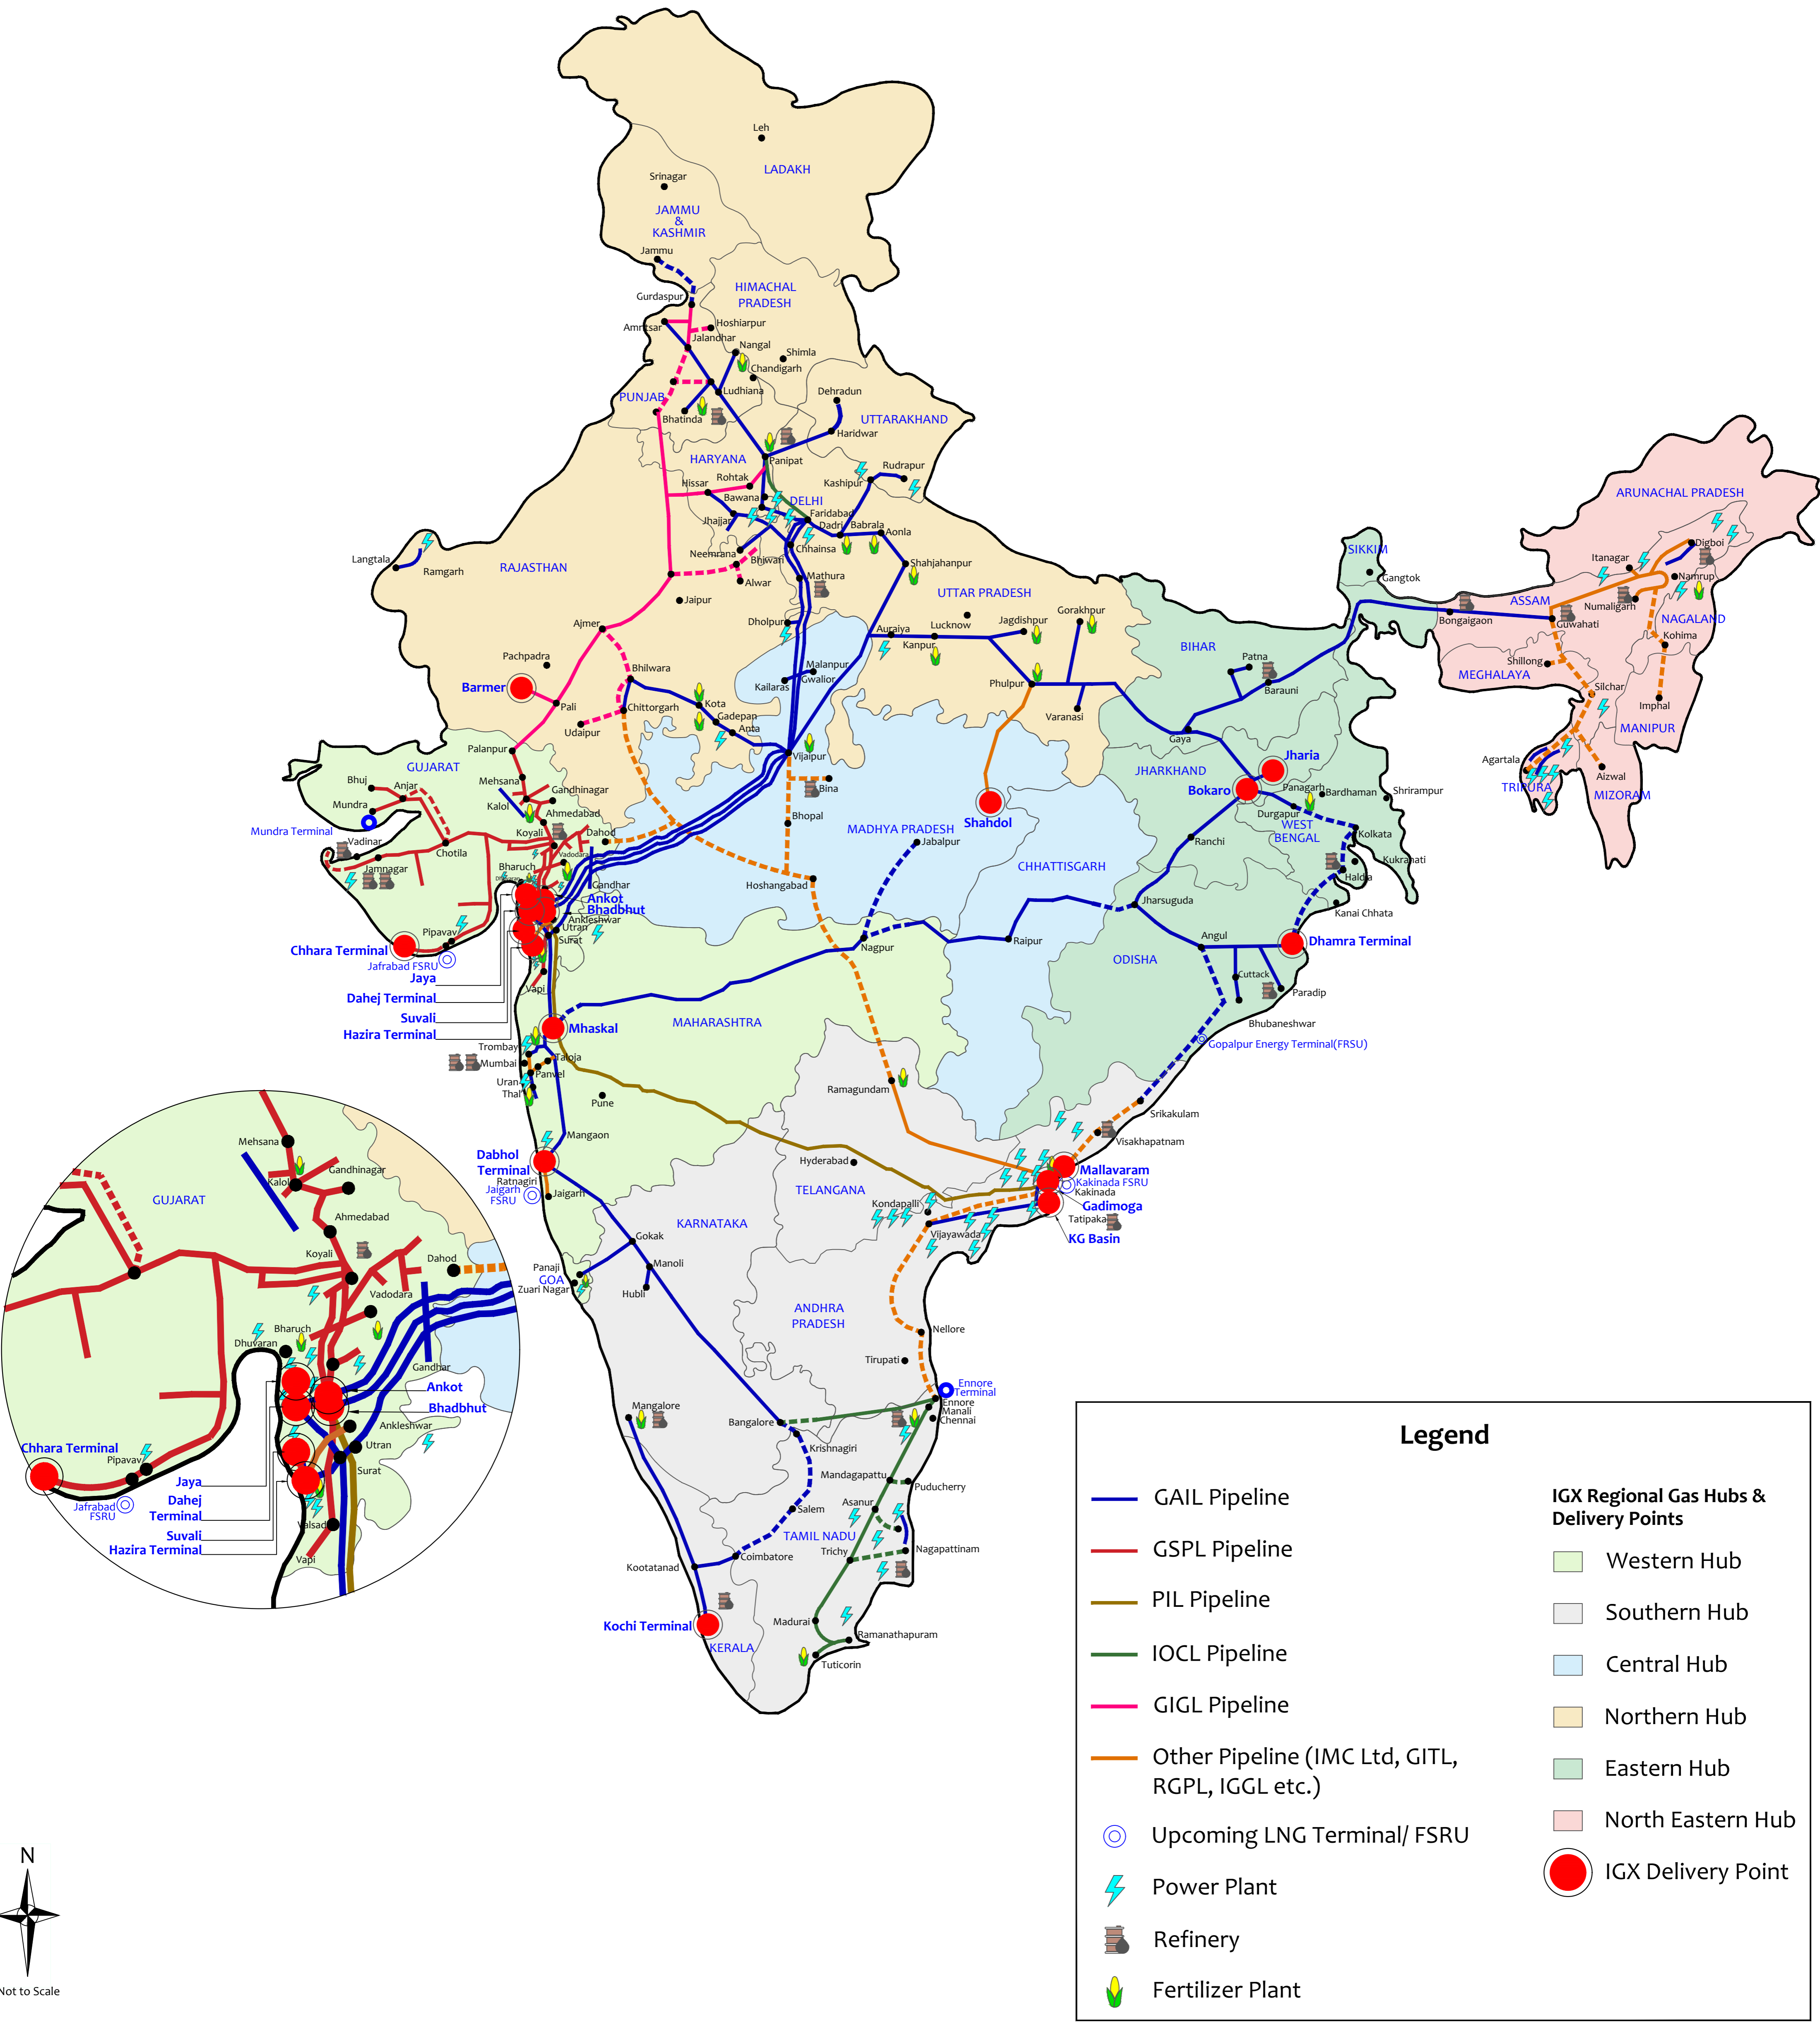

NATURAL GAS INFRASTRUCTURE

As on December-2024

Disclaimer: This map of natural gas infrastructure in India has been prepared as an illustrative and indicative material using information/data readily available in the public domain. Entities are advised to use the map at their own discretion. Indian Gas Exchange (IGX) take no responsibility for the correctness or completeness hereof or any liability or loss derived due to reliance upon the map.